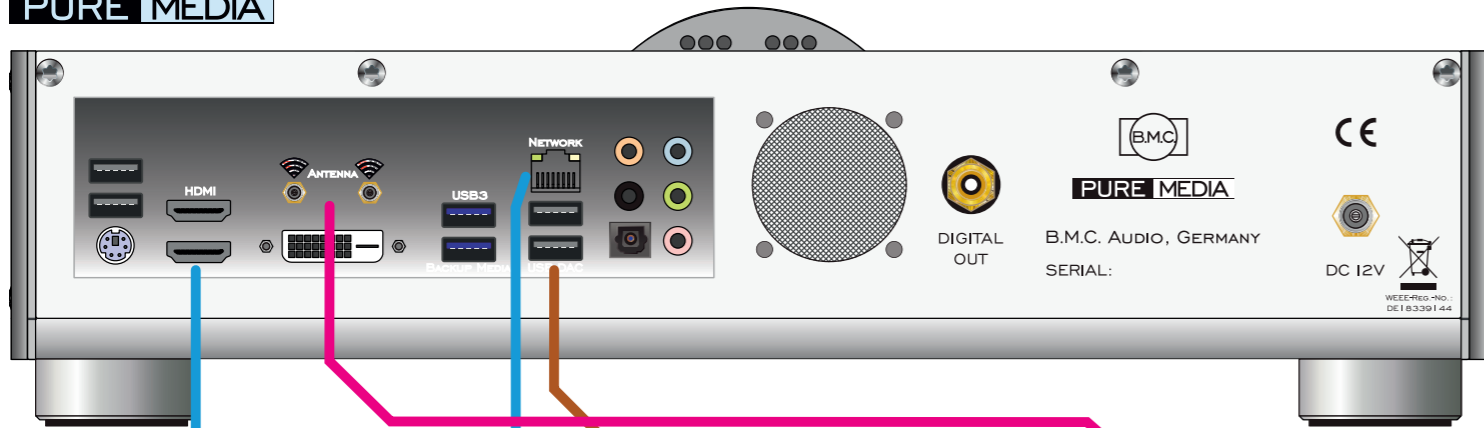

PURE MEDIA

HDMI to TV

LAN Cable to Router

USB Cable PureUSB1

WiFi Antenna

PURE DAC

XLR Cable

B.M.C. Link

PURE AMP

To Speaker

**CONNECTION PLAN
PURE-LINE**

PUREMEDIA, PUREDAC OR ULTRADAC
PUREUSB I , PUREAMP, PUREVOX

OPTIONAL:
ACTIVE SUBWOOFER WITH A
WOOFER I INTERFACE

PURE VOX