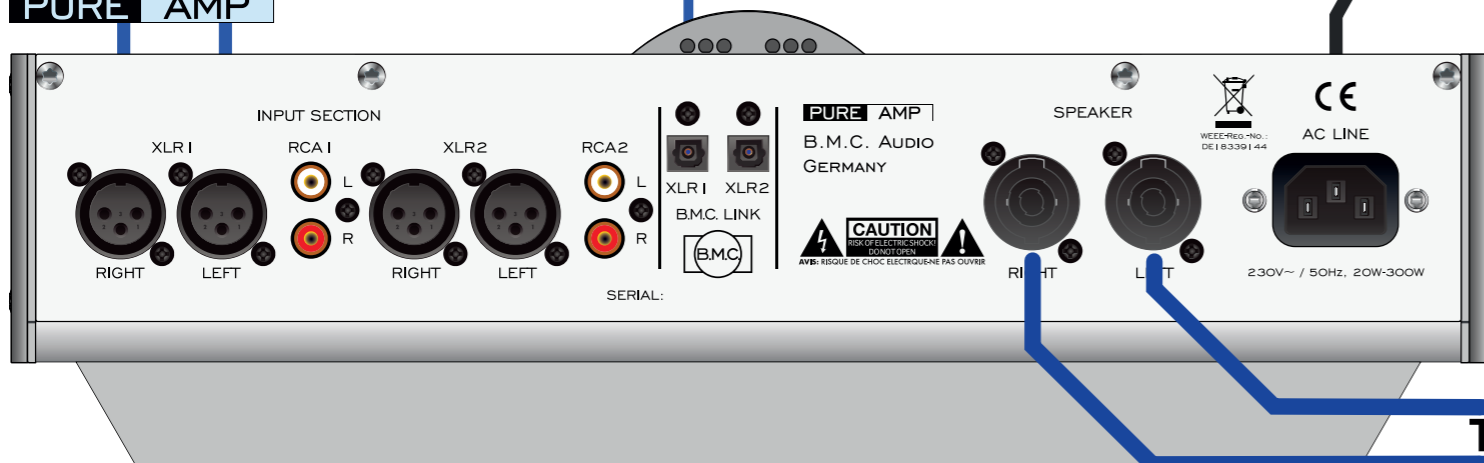

PURE AMP

To Speaker

**CONNECTION PLAN
PURE-LINE**

PUREMEDIA, PUREDAC OR ULTRADAC
PUREUSB I , PUREAMP, PUREVOX

OPTIONAL:
ACTIVE SUBWOOFER WITH A
WOOFER I INTERFACE

PURE VOX