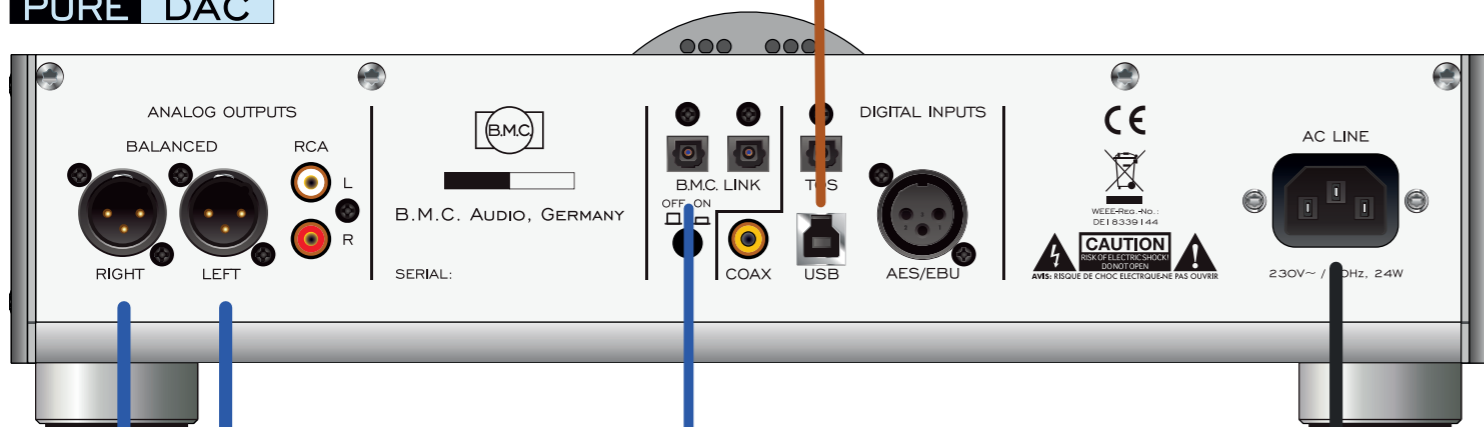

PURE MEDIA

HDMI to TV

LAN Cable to Router

USB Cable PureUSB1

WiFi Antenna

PURE DAC

XLR Cable

B.M.C. Link

PURE AMP

To Speaker

**CONNECTION PLAN
PURE-LINE**

PUREMEDIA, PUREDAC OR ULTRADAC
PUREUSB I , PUREAMP, PUREVOX

OPTIONAL:
ACTIVE SUBWOOFER WITH A
WOOFER I INTERFACE

PURE VOX